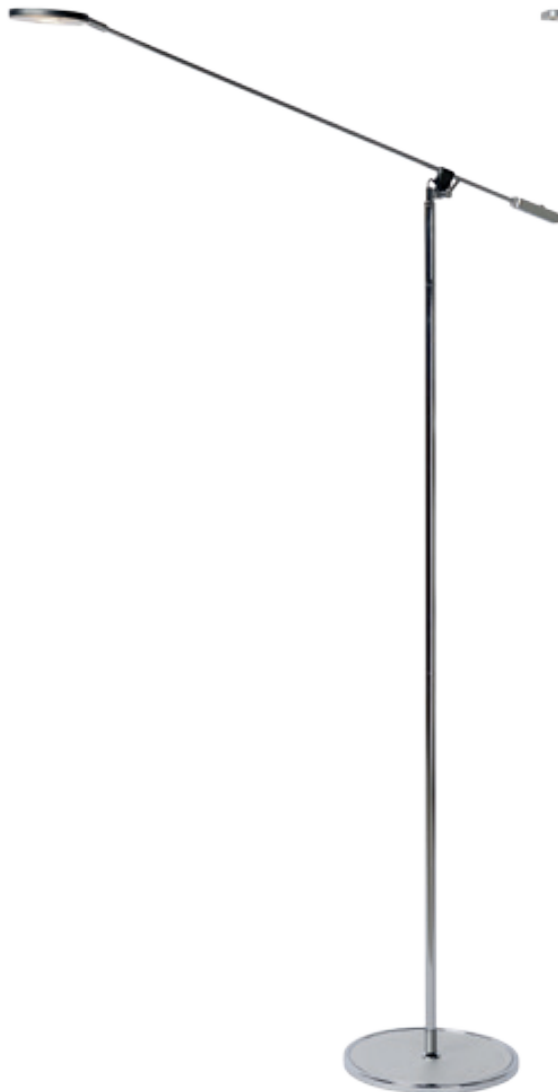

Desk lamp **STRATOS**
36600/05/30

- 1x5W/EPISTAR LED/3000K/425lm/incl.
- Ø: 16cm/H: 38cm/W: 56cm
- Black
- Aluminium & Steel

36601/05/12

- 1x5W/EPISTAR LED/3000K/425lm/incl.
- H: 38cm/W: 56cm
- Satin Chrome
- Aluminium & Steel

Floor lamp **STRATOS**
36700/05/30

- 1x5W/EPISTAR LED/3000K/425lm/incl.
- Ø: 23cm/H: max. 120-175cm/W: 79cm
- Black
- Aluminium & Steel

36701/05/12

- 1x5W/EPISTAR LED/3000K/425lm/incl.
- Ø: 23cm/H: max. 120-175cm/W: 79cm
- Satin chrome
- Aluminium & Steel