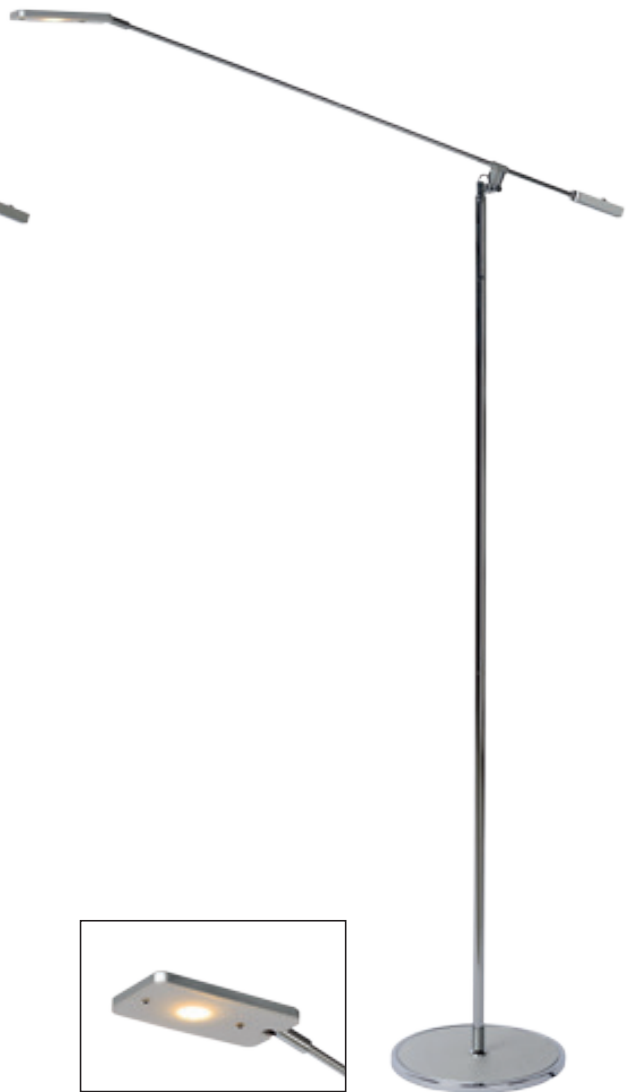

Desk lamp **STRATOS**
36600/05/30

- 1x5W/EPISTAR LED/3000K/425lm/incl.
- Ø: 16cm/H: 38cm/W: 56cm
- Black
- Aluminium & Steel

36601/05/12

- 1x5W/EPISTAR LED/3000K/425lm/incl.
- H: 38cm/W: 56cm
- Satin Chrome
- Aluminium & Steel

Floor lamp **STRATOS**
36700/05/30

- 1x5W/EPISTAR LED/3000K/425lm/incl.
- Ø: 23cm/H: max. 120-175cm/W: 79cm
- Black
- Aluminium & Steel

36701/05/12

- 1x5W/EPISTAR LED/3000K/425lm/incl.
- Ø: 23cm/H: max. 120-175cm/W: 79cm
- Satin chrome
- Aluminium & Steel